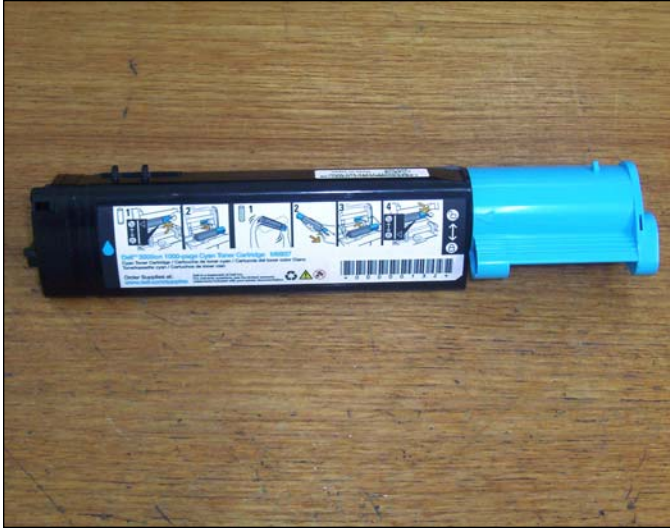

DELL 3000 CN REMANUFACTURING INSTRUCTIONS

DELL 3000 CN COLOR LASER PRINTER

DELL 3000 CN TONER CARTRIDGE

1. Disassembling the toner cartridge, starting from the lock position.

2. Use a small flat-head screwdriver to lift the tap over the stopper and allow you to turn the blue end piece counter-clockwise (color of end piece varies on color of cartridge).

3. This is the starting point.

4. Turn the cap until the tab comes to a complete stop and has entered under the blue cap.

5. Now pull the cap, out away from the cartridge.

6. Remove the carrier fill plug.