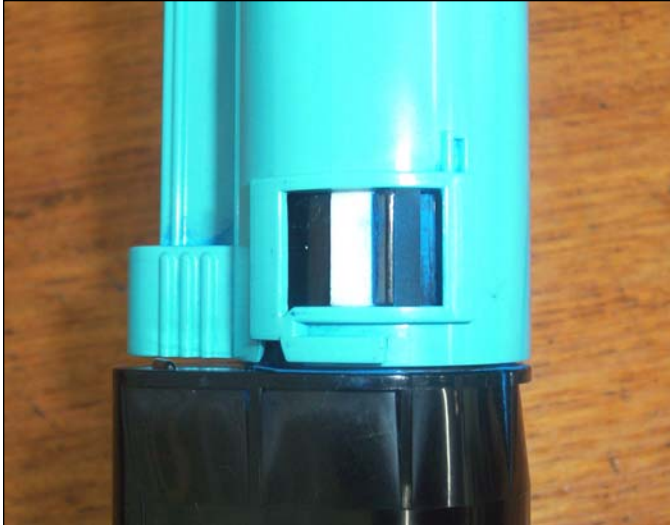

DELL 3000 CN REMANUFACTURING INSTRUCTIONS

DELL 3000 CN COLOR LASER PRINTER

DELL 3000 CN TONER CARTRIDGE

1. Disassembling the toner cartridge, starting from the lock position.

2. Use a small flat-head screwdriver to lift the tap over the stopper and allow you to turn the blue end piece counter-clockwise (color of end piece varies on color of cartridge).

3. This is the starting point.

4. Turn the cap until the tab comes to a complete stop and has entered under the blue cap.

5. Now pull the cap, out away from the cartridge.

6. Remove the carrier fill plug.