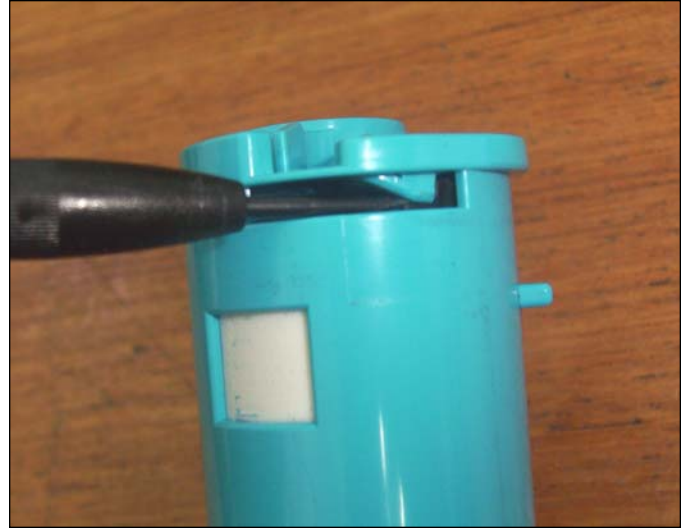

DELL 3000 CN REMANUFACTURING INSTRUCTIONS

DELL 3000 CN COLOR LASER PRINTER

DELL 3000 CN TONER CARTRIDGE

1. Disassembling the toner cartridge, starting from the lock position.

2. Use a small flat-head screwdriver to lift the tap over the stopper and allow you to turn the blue end piece counter-clockwise (color of end piece varies on color of cartridge).

3. This is the starting point.

4. Turn the cap until the tab comes to a complete stop and has entered under the blue cap.

5. Now pull the cap, out away from the cartridge.

6. Remove the carrier fill plug.

7. This is the carrier chamber, empty it out and you will find the toner fill plug. Remove it to clean cartridge and fill toner.

NOTES:

TROUBLESHOOTING DEFECTS DUE TO CARTRIDGE REMANUFACTURING

| | |
|------------|------------------------------------------------------------------------------------------------------------------------------------------------------------------------------------------------------------------------------------------------------------------------------------------------------------------------------------------------------|
| Problem | Cartridge is not being read or recognized by the printer. |
| Details | The machine reads the amount waste carrier-toner located on the waste hopper bin, if the waste hopper bin compartment is full, the machine might read that the toner cartridge is empty and thus, showing a “toner low” message. After refilling, follow these simple steps to continue printing. |
| Suggestion | <ol style="list-style-type: none"> 1. Turn OFF the printer for 3 to 5 minutes, and turn it ON again. 2. Once the printer is ON, remove the cartridge from the printer, shake and install it again. 3. If steps 1 and 2 did not work, remove the cartridge and empty any carrier-toner left on the waste hopper bin. |